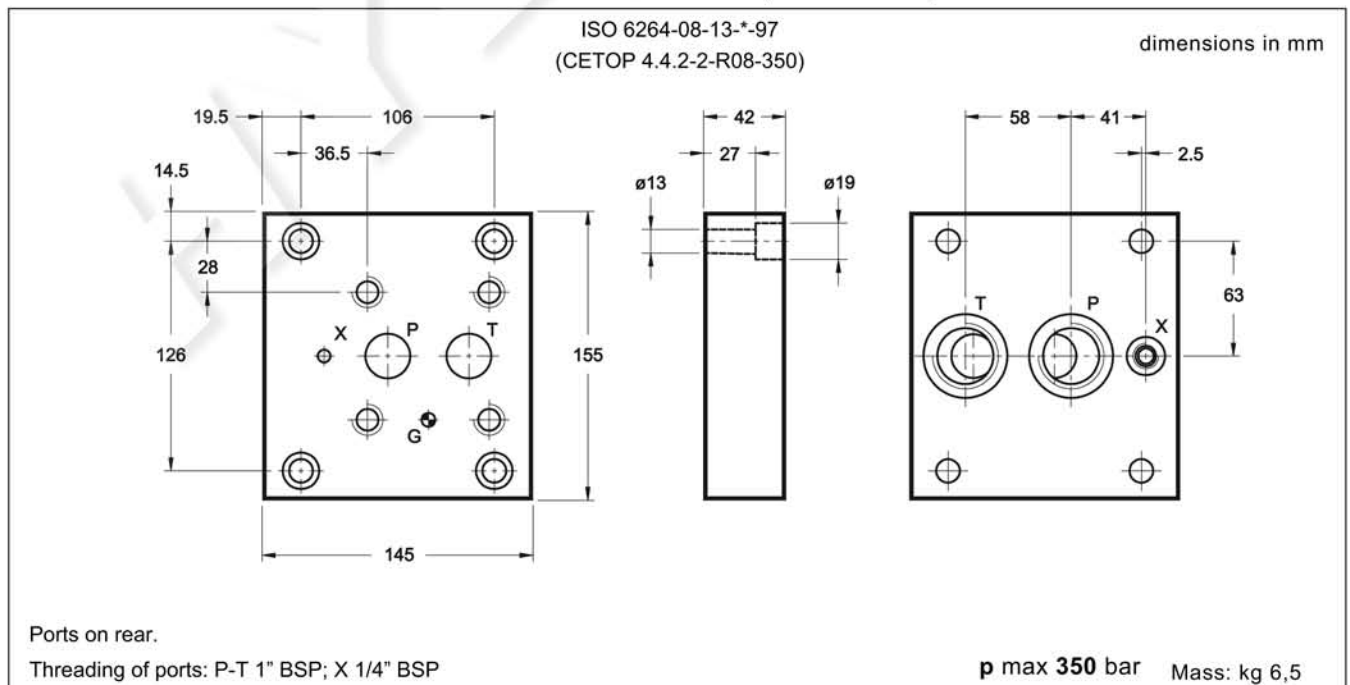

2 - OVERALL AND MOUNTING DIMENSIONS PMRQ5-A15G/20 (cod. 1961221)