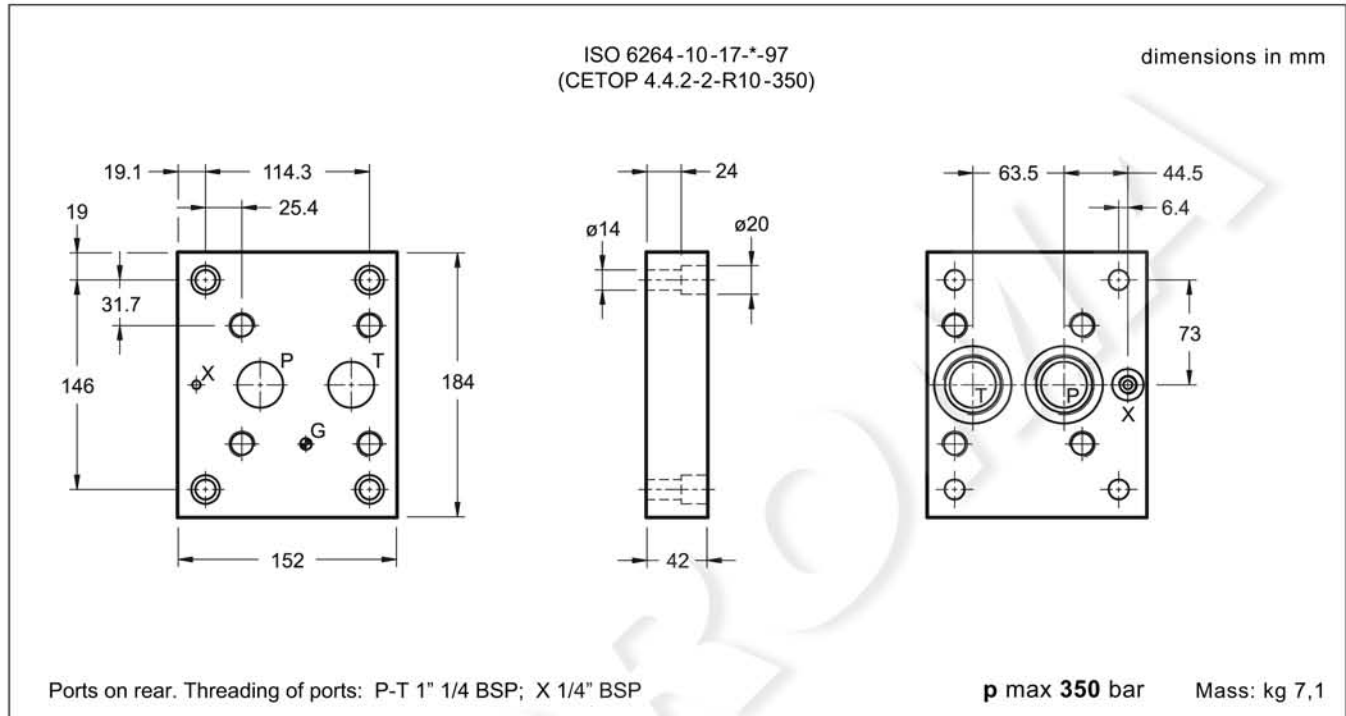

PMRQ*

SUBPLATES FOR PRESSURE CONTROL VALVES

3 - OVERALL AND MOUNTING DIMENSIONS PMRQ7-AI7G/10 (cod. 1960051)