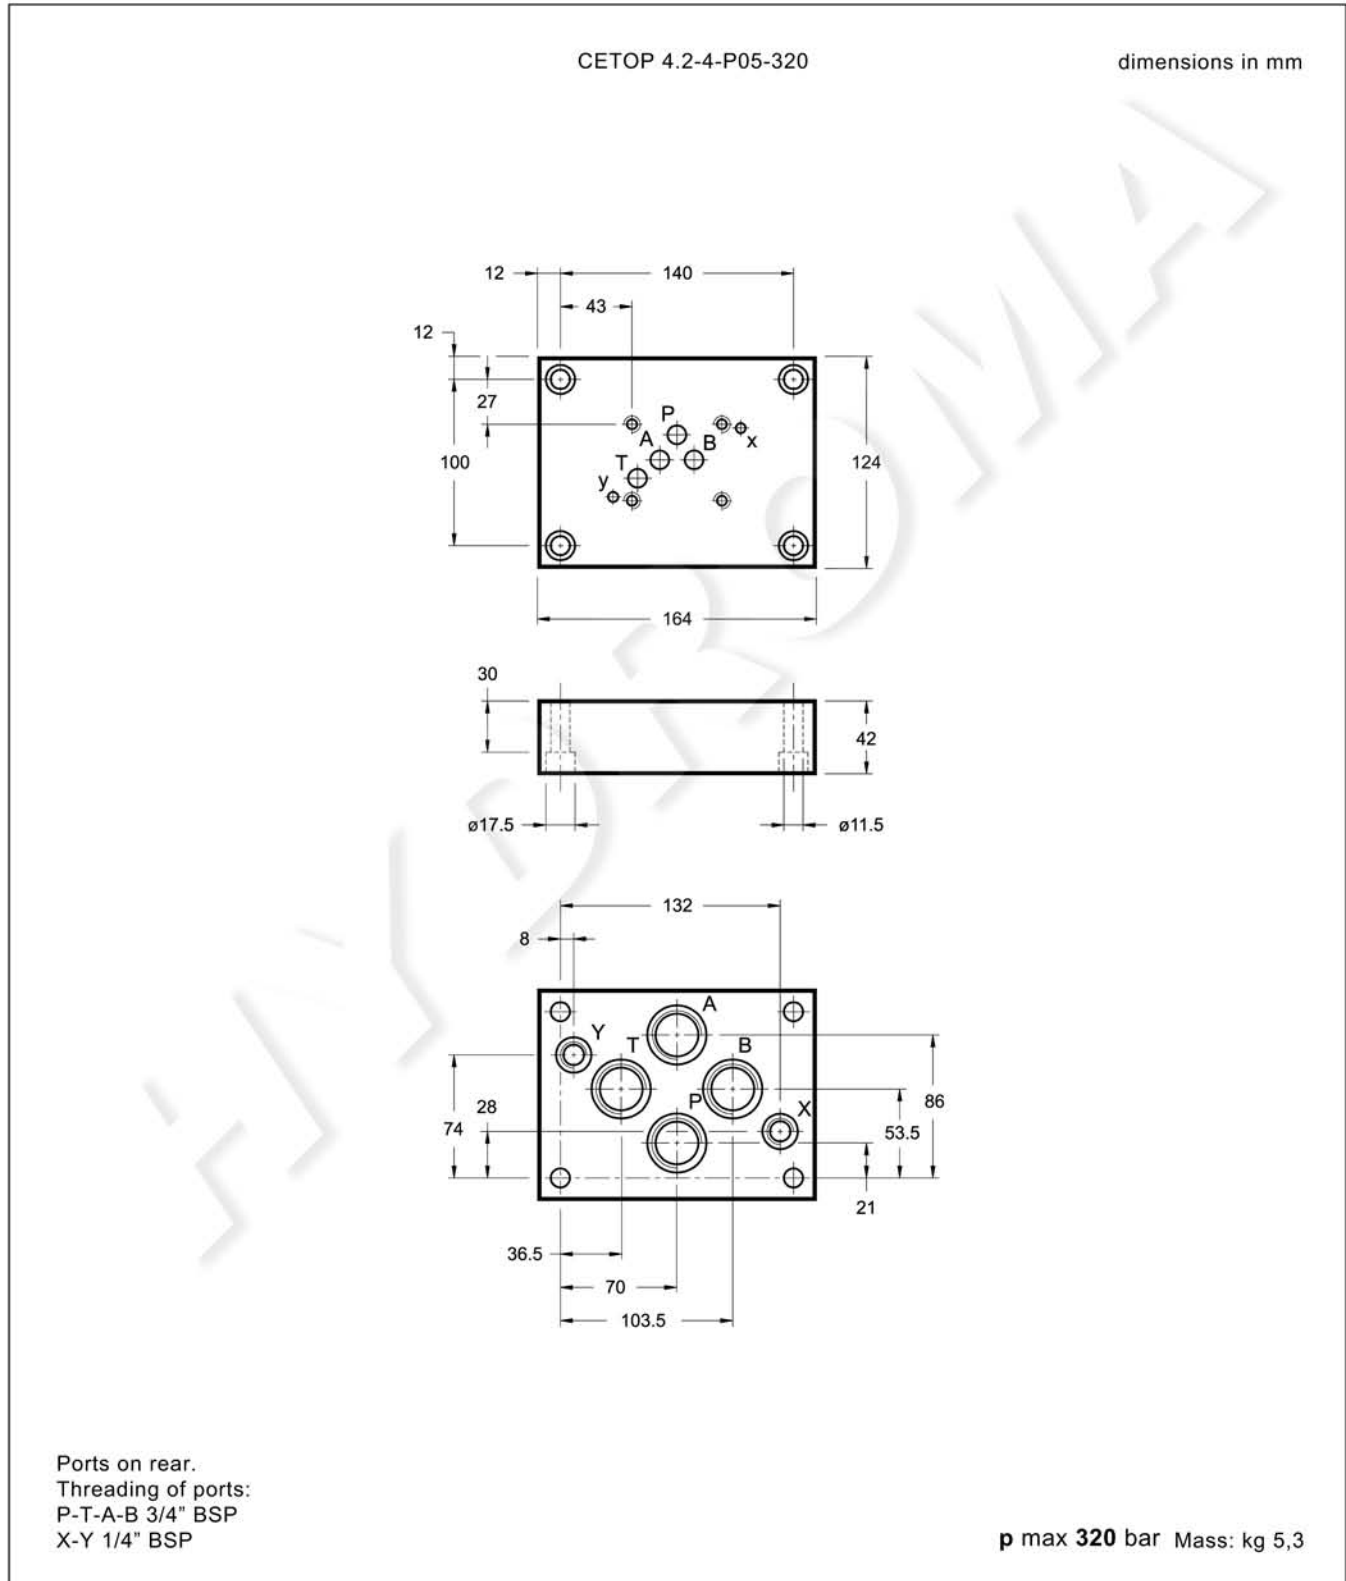

## SUBPLATES FOR CETOP P05 VALVES

### 17 - OVERALL AND MOUNTING DIMENSIONS PME4-AI5G/10 (cod. 1961181)

## SUBPLATES

#### 18 - OVERALL AND MOUNTING DIMENSIONS PME4-AL5G/10 (cod. 1961201)