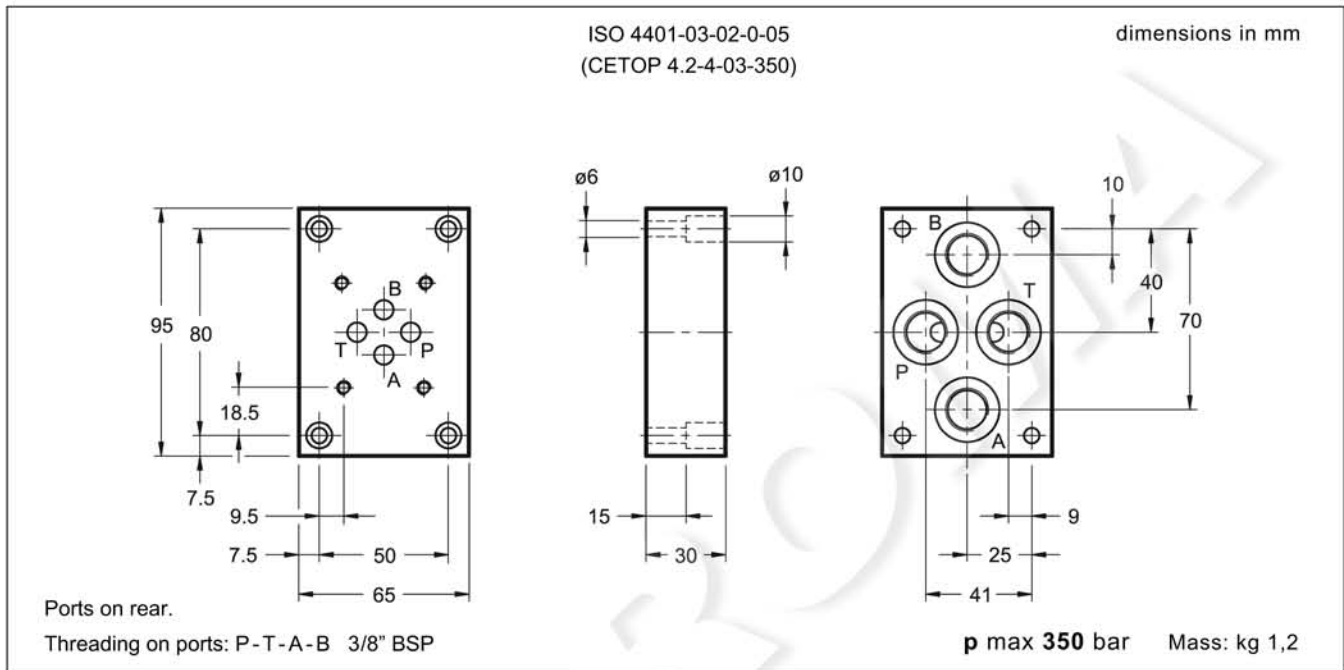

### 13 - OVERALL AND MOUNTING DIMENSIONS PMMD-AI3G/20 (cod. 1961261)